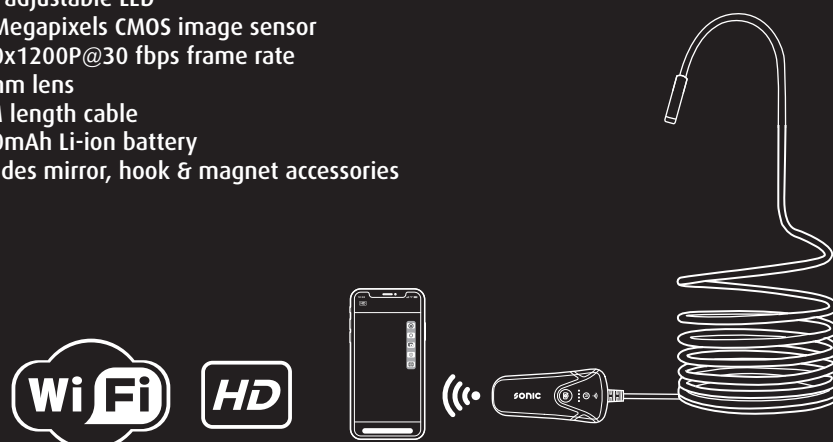

CE FCC RoHS

**SONIC**  
equipment

**WiFi Endoscope Camera**  
SONIC equipment

Compatible with Android, iOS  
IEEE 802.11 b/g/n wireless standard  
6pcs adjustable LED  
2.0 Megapixels CMOS image sensor  
1600x1200P@30 fps frame rate  
5.5mm lens  
3.5M length cable  
1000mAh Li-ion battery  
Includes mirror, hook & magnet accessories

ART. NO. 820018

**SONIC**  
equipment

**SONIC**  
equipment

**SONIC**  
equipment

ART. NO. 820018

**WiFi Endoscope Camera**

Compatible with Android, iOS  
IEEE 802.11 b/g/n wireless standard  
6pcs adjustable LED  
2.0 Megapixels CMOS image sensor  
1600x1200P@30 fps frame rate  
5.5mm lens  
3.5M length cable  
1000mAh Li-ion battery  
Includes mirror, hook & magnet accessories

**SONIC** WiFi Endoscope Camera  
equipment